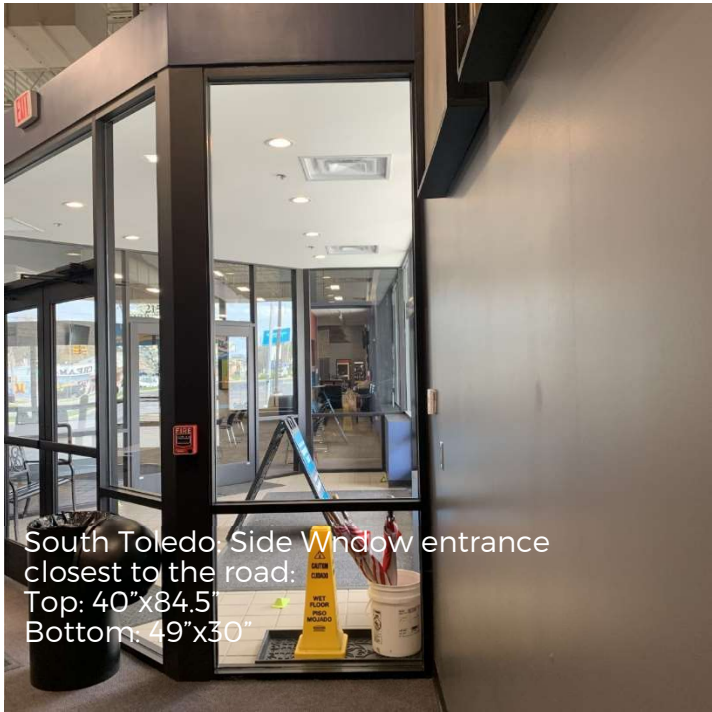

South Toledo: Small Window section:
29.5"x83"

South Toledo: Side window
top section: 51.5"x84.5"
bottom section: 40"x30"

South Toledo: Side Window entrance
closest to the road:
Top: 40"x84.5"
Bottom: 49"x30"