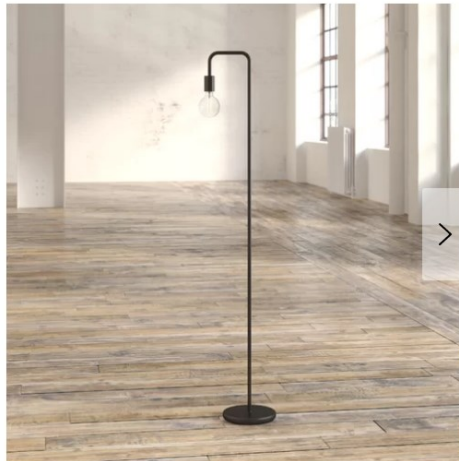

Holden 70 Arched Floor Lamp

See More from [Trent Austin Design Shop](#)

★★★★★ 1076

$41.99

Free Shipping on orders over $49
Get it by Mon, Jun 3
Ship To: [43551 - Perrysburg](#) ▾

Select Base Color: Black

Select Quantity
1

♥ Save

Add to Cart

Project Management Tools

[Create Tear Sheet](#)

[Download Current Image (.PNG)](#)