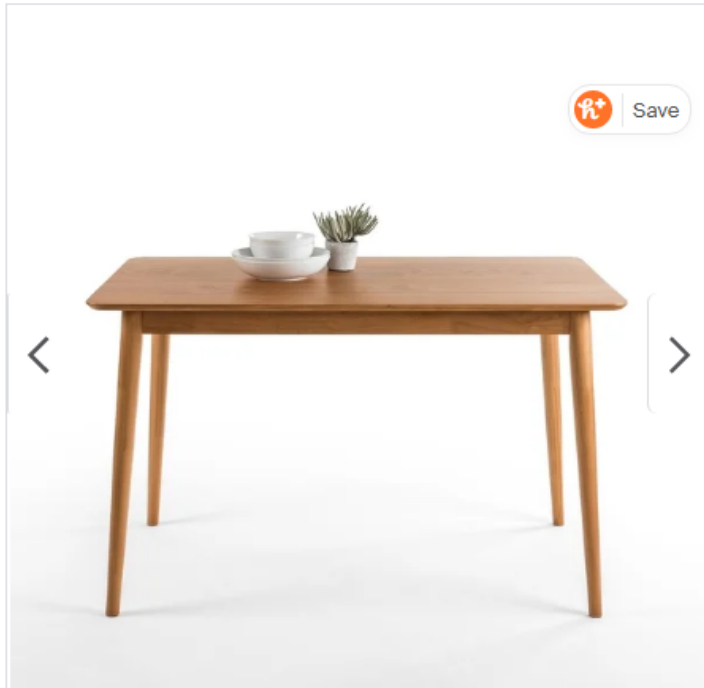

[Create Tear Sheet](#)

[Download Current Image \(.PNG\)](#)

Save

Priage by Zinus Mid Century Modern Wood Dining Table

by [Zinus](#)

★★★★★ 13 Reviews

Was: ~~\$152.49~~ Save \$29.70

Sale: \$122.79