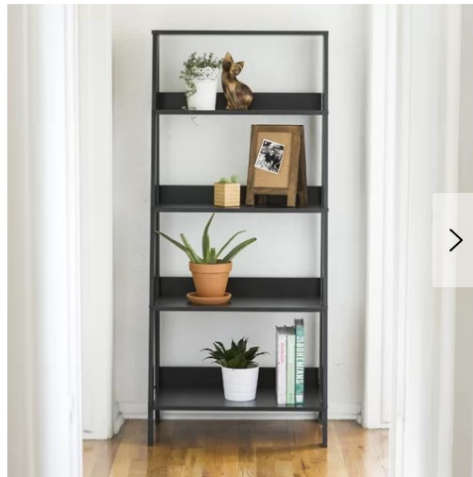

ACCESSORIES

Imogen Ladder Bookcase

See More from [Langley Street](#) Shop

★★★★★ 1514

$76.54 ~~$209.00~~ 63% Off
On Sale

🚚 **FREE 2-Day Shipping**
Get it by Tue, May 28! Order Today!
Ship To: [43551 - Perrysburg](#) ▾

Select Finish: Black, $76.54, 2-Day Shipping

Assembly by Handy. [How It Works](#)

No Assembly Assembly - $40.99

Select Quantity
1 ▸

[Save](#) [Add to Cart](#)

Project Management Tools