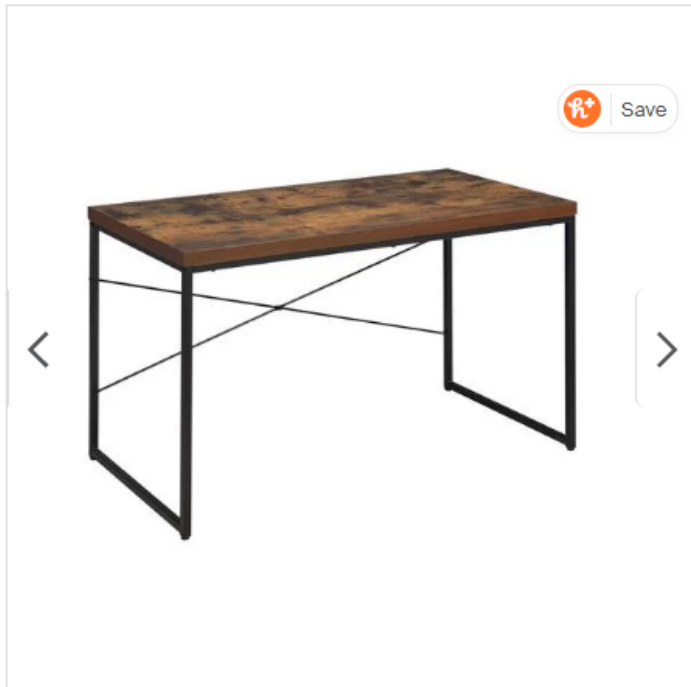

[Wayfair Product Link](#)

Carbon Loft Edelman Black Metal and Wood Desk

by [Carbon Loft](#)

★★★★★ 132 Reviews

Today: **\$112⁴⁹**

No interest financing for up to 24 months. [Learn More](#)

OUT OF STOCK

ITEM# 20712775

Without expert assembly

Expert assembly
+\$65.76 per unit

[See more](#)

- **MODERN OFFICE UPDATE** - Refresh your office with a comfortable seating choice that makes a sleek and stylish statement. Sitting atop five dual-wheeled casters, glide around any floor surface with ease
 - **ERGONOMIC SUPPORT** - Featuring a breathable mesh back and headrest, lumbar support, and padded waterfall mesh seat, sit relaxed in a thoughtfully designed chair that adjusts according to your needs
 - **ADJUSTABLE OFFICE CHAIR** - Outfitted with a sturdy five-star chrome base and durable nylon frame with flip-up armrests, Expedite is a versatile desk chair that offers reliable support for everyday use
 - **SYNCHRONIZED TILT** - Complete with tilt-tension control, 360° swivel, and one-touch Height adjustment, Expedite is the preferred managerial chair for cubicles, computer desks, and home office spaces
 - **CHAIR MEASUREMENTS** - Product Dimensions: 25.5"L x 24.5"W x 47-50.5"H; Armrest Dimensions: 24.5"W x 27.5"H; Base Dimensions: 25.5"L x 25.5"W; Maximum Weight Capacity: 331 lbs
- [See more product details](#)