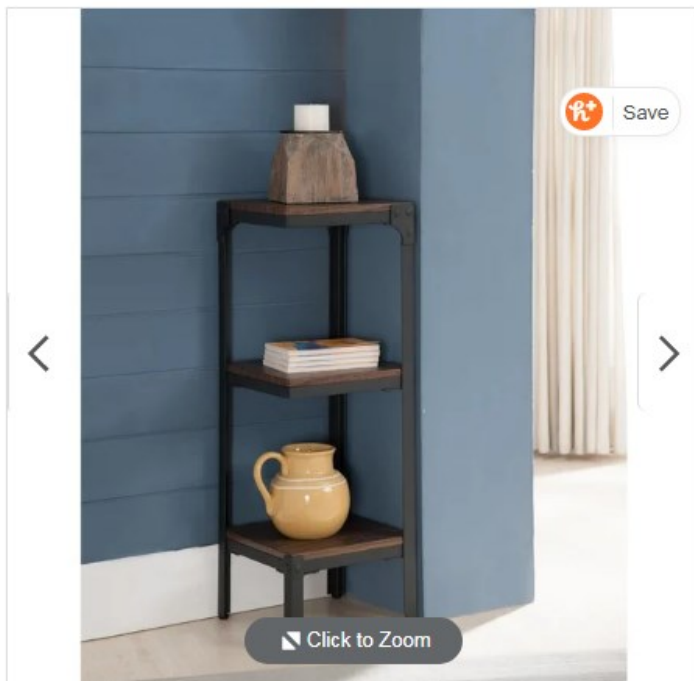

Sale: \$75⁶⁴

No interest financing for up to 24 months. [Learn More](#)

Free 2-Day Delivery

Get it by Tuesday, May 28 - 43551

Color:

Rustic Oak

Quantity: 1

Add to Cart